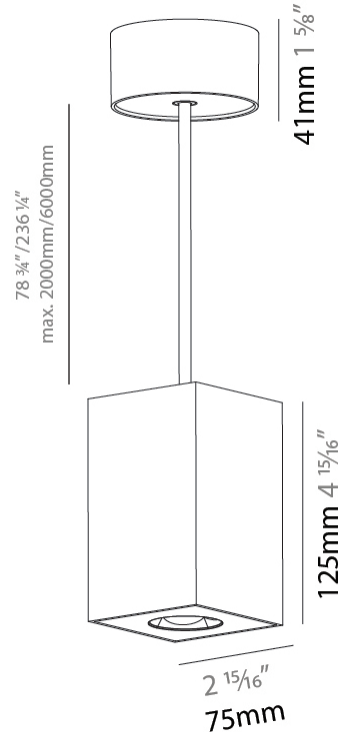

GENERAL

Series: Oiko Pro Square
Brand: Prolicht
Division: Architectural
Mounting Type: Suspension
Mounting Location: Ceiling
Subcategory: Pendant

PHYSICAL

Shape: Square
Length (mm): 75
Length (in): 2 ¹⁵/₁₆
Width (mm): 75
Width (in): 2 ¹⁵/₁₆
Height (mm): 125
Height (in): 4 ¹⁵/₁₆
Light Distribution: Direct
Weight (kg): 0.769

Fixture Finish: SSR / BKV / CWI / CRY / HAB / UFT / ITA / RUA / FTG / MYG / LOD / PUS / FRO / FUP / KIA / POP / BLS / SPG / MEY / GOH / GUM / CHC / COM / ABZ / JAG / OBR / MOS / ROR

Fixture Material: Metal
Cable Details: 2,000mm / 6,000mm Cable - Options : Transparent, Black, White, Red, Orange

ELECTRICAL

Lamp Type: LED (Zhaga Standard)
Input Wattage (W): 12.9
Dimming: Tri-Mode (Non-Dimming and Phase Dimming (120Vac only) and 0-10V Dimming)
Driver Included: No
Driver Location: Remote
Driver Type: Constant Current - Universal
Driver Class: Class 2
Input Voltage (V): 120 - 277
Constant Current (MA): 350

LED

Color Temperature (°K): 2700 / 3000 / 3500 / 4000
Max. Delivered Lumen (lm): 1218 / 1214 / 1272 / 1283
Nominal Lumen (lm): 1473 / 1468 / 1538 / 1552
CRI: >90 CRI
Lamp Life (hrs): 50000

OPTICAL

Reflector°: 34
Adjustability: Fixed

RATINGS AND CERTIFICATIONS

Certified By: Certified for North American Standards
IP rating: IP20